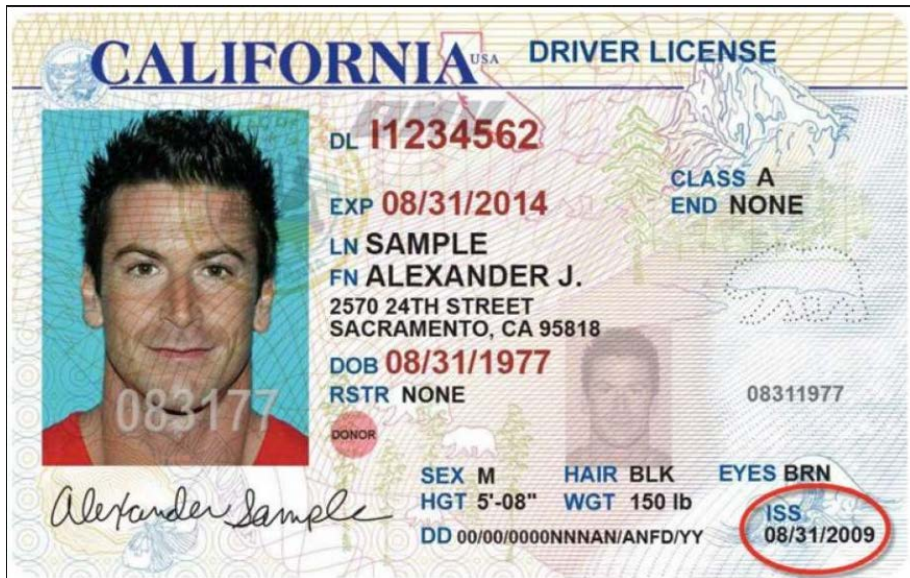

California Driver's License Examples

Per MCO 5530.13 (Marine Corps Site Perimeter Access Control), driver licenses and identification cards marked not valid for federal purposes, federal limits may apply, or any other similar language may not be accepted by DoD for the purpose of **unescorted** access (i.e. to obtain a Visitor Pass or DBIDS Credential).

ACCEPTABLE AT THE
VISITOR CENTER UNTIL 03 May 2023

ACCEPTABLE AT THE
VISITOR CENTER

REAL ID
DRIVER LICENSE / ID CARD:

**NOT ACCEPTABLE AT THE
VISITOR CENTER**

FEDERAL NON-COMPLIANT
DRIVER LICENSE / ID CARD: